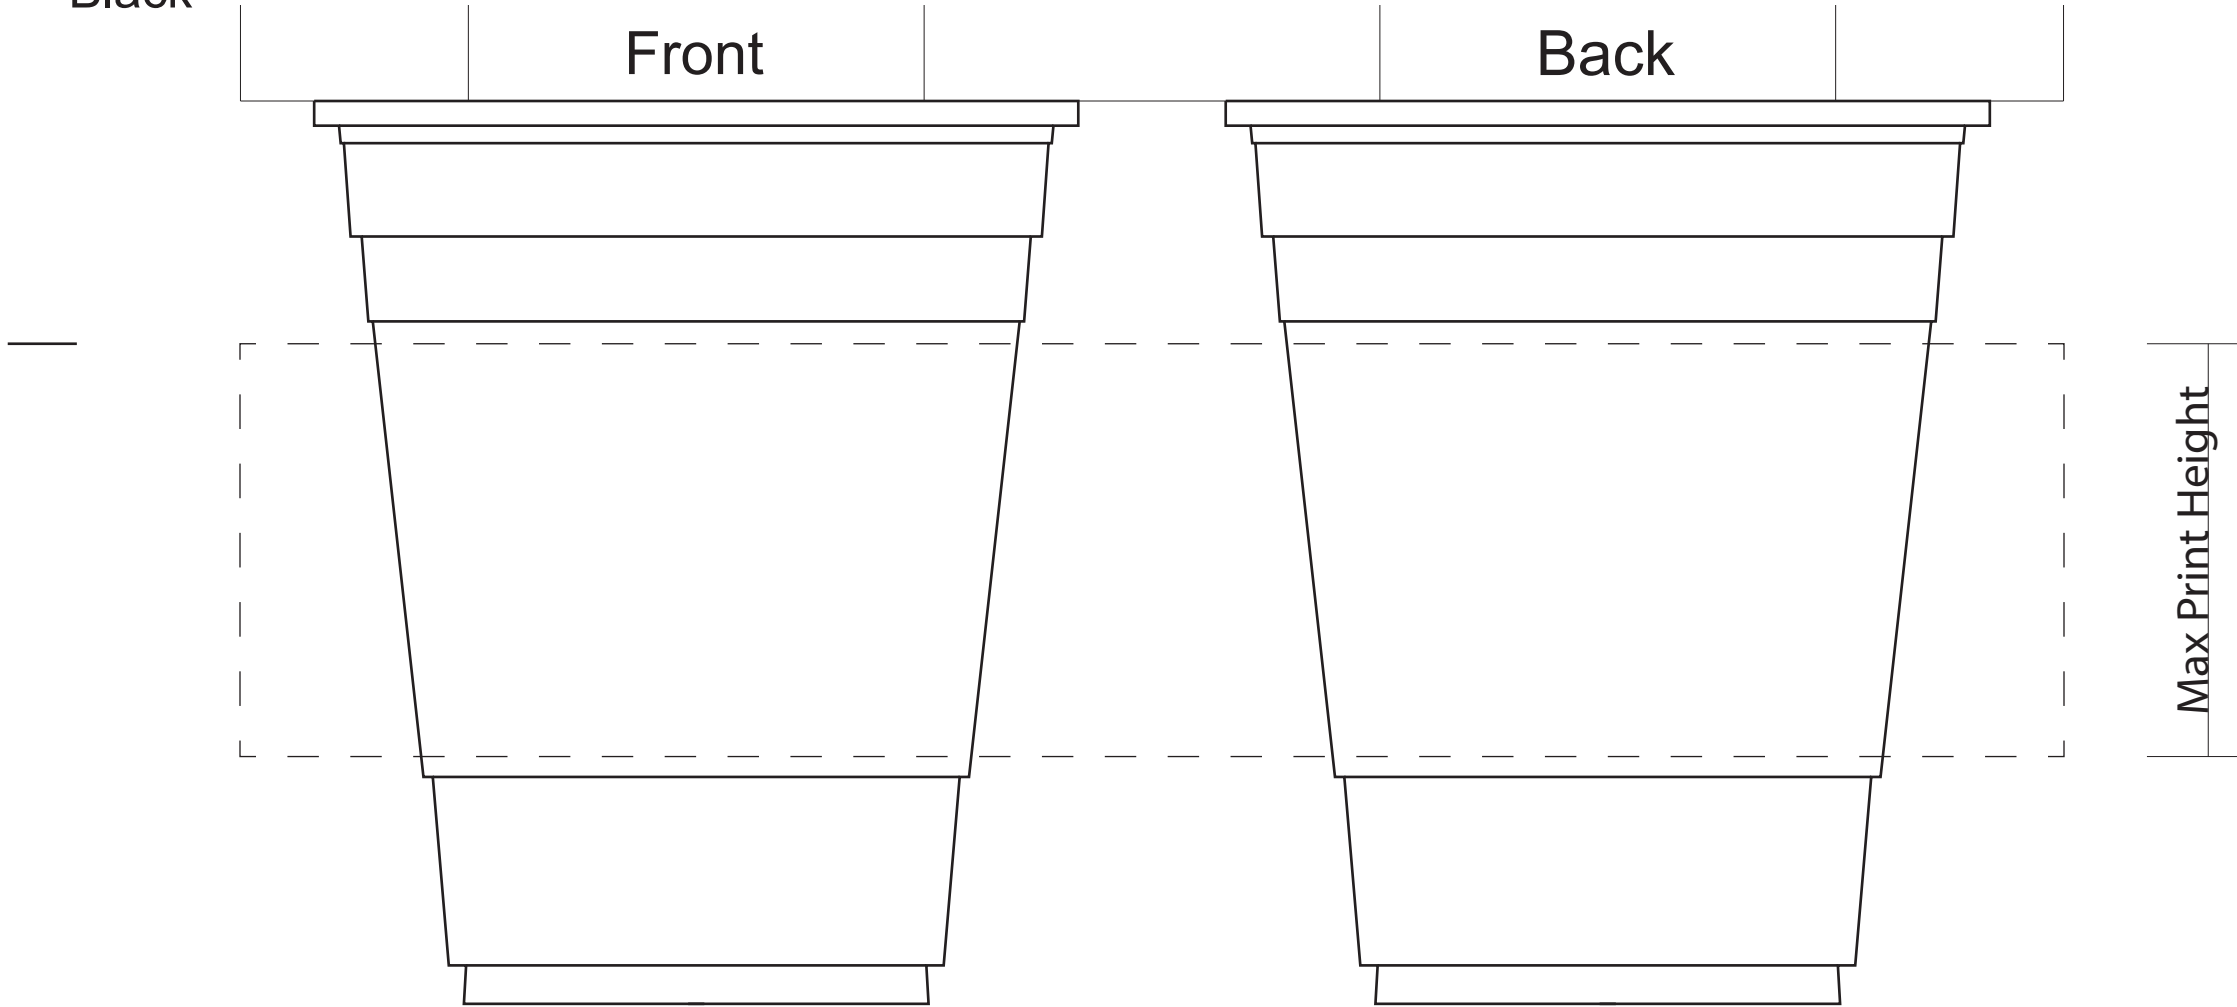

Black

16oz Clear PET Cups

+/- 15% color difference between the e-proof and finished product is acceptable

Print Height 2.1"

Print Width 9.3"