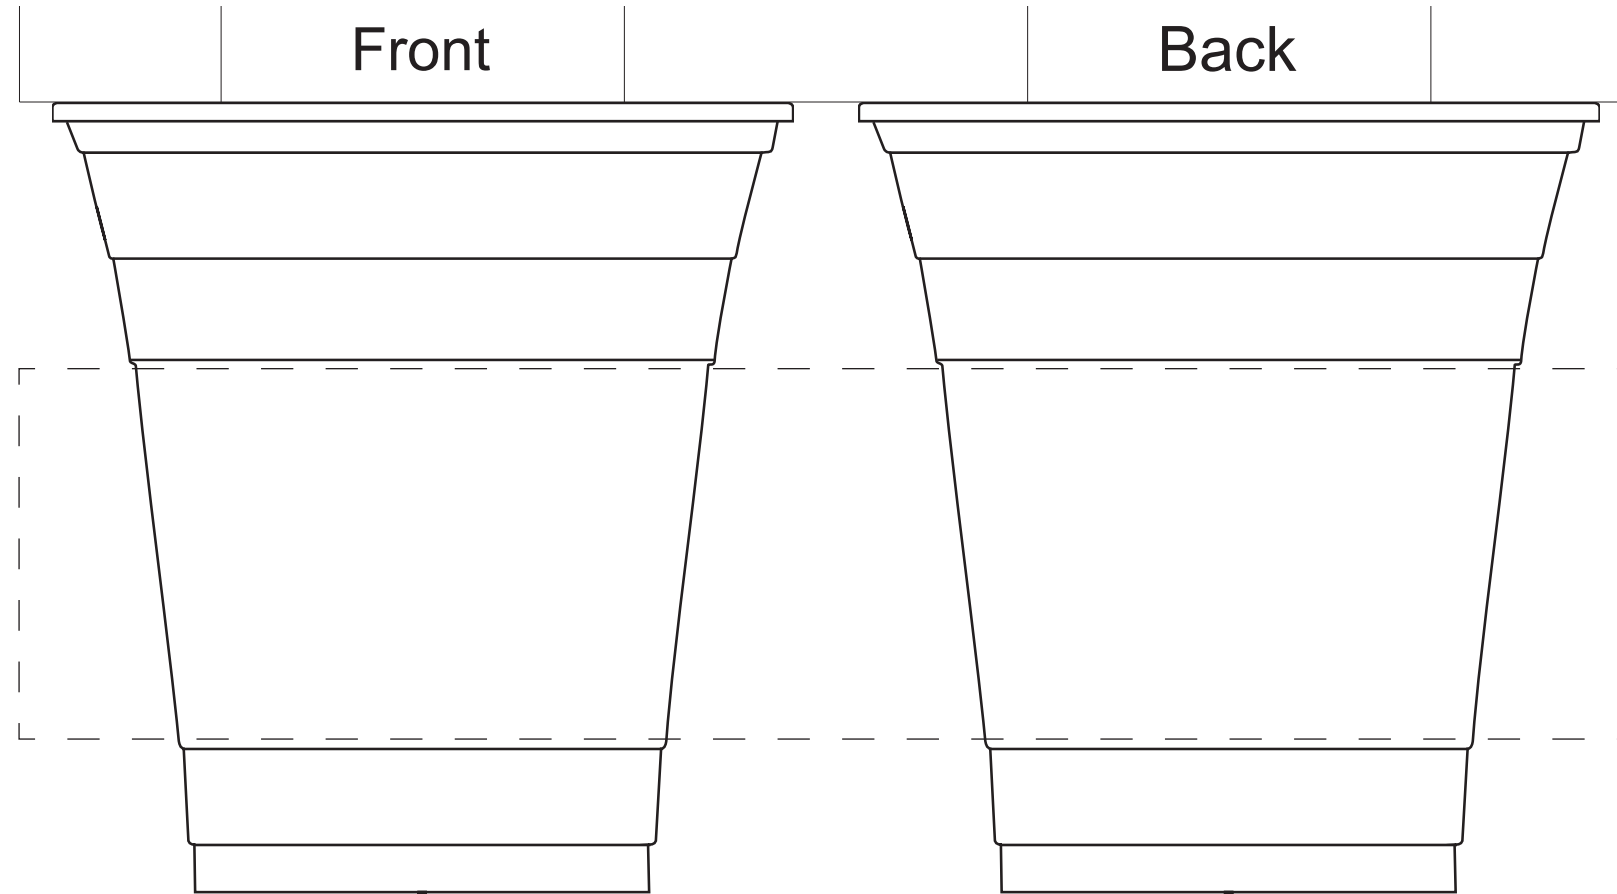

12oz Clear PET Cups 98mm Lid

+/- 15% color difference between the
e-proof and finished product is acceptable

Print Height

Print Height 1.9"
Print Width 8.4"